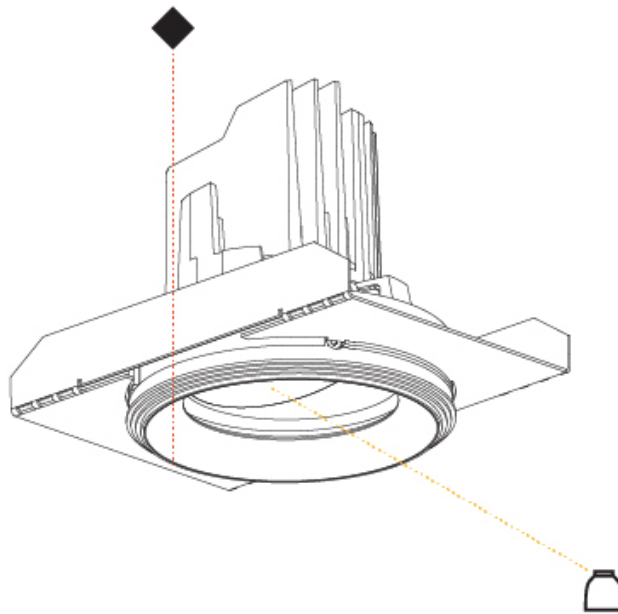

BIONIQ ROUND ADJUSTABLE TRIMLESS

A35179-

PROJECT

TYPE

SPECIFIER

QUANTITY

DATE