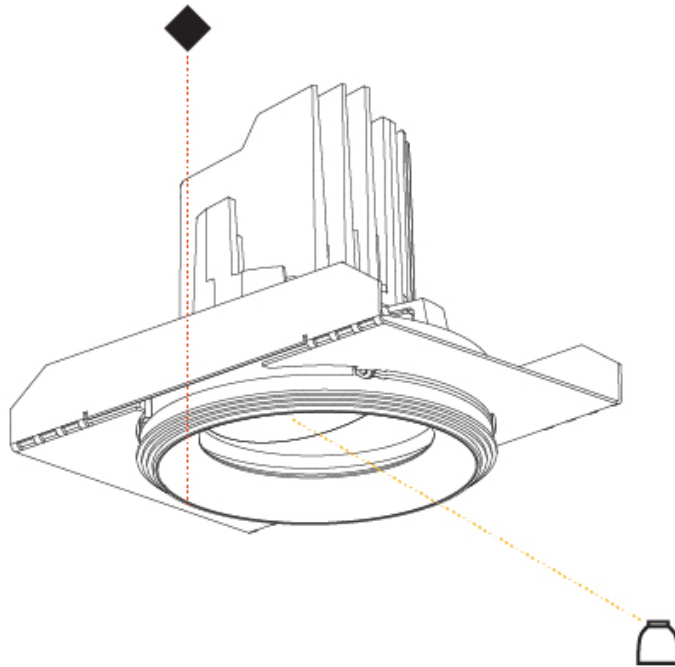

## BIONIQ ROUND ADJUSTABLE TRIMLESS

A35527-

PROJECT

TYPE

SPECIFIER

QUANTITY

DATE

A

### PHYSICAL

Shape: Round  
 Diameter (mm): 107  
 Diameter (in): 4 3/16  
 Height (mm): 112  
 Height (in): 4 7/16  
 Min. Recessing Depth (mm): 130  
 Min. Recessing Depth (in): 5 1/8  
 Light Distribution: Adjustable / Downlight  
 Weight (kg): 0.46  
 Weight (lbs): 1.01  
 Fixture Finish: [SSR / BKV / CWI / CRY / HAB / LAG / UFT / ITA / RUA / RUR / MIC / FTG / MYG / TWT / LOD / PUS / FRO / FUP / KIA / POP / BLS / SPG / MEY / GOH / GUM / CHC / COM / ABZ / JAG / OBR / MOS / ROR](#)  
 Fixture Material: Aluminum Die Cast  
 Cut-out Measurements: 98mm / 3 7/8"