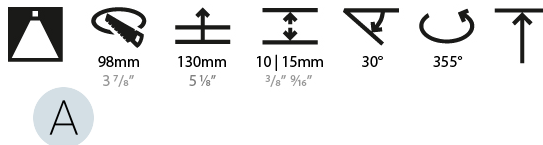

PHYSICAL

Shape: Round
Diameter (mm): 107
Diameter (in): 4 3/16
Height (mm): 112
Height (in): 4 7/16
Ceiling Thickness (mm): 10 / 12.5 / 15
Ceiling Thickness (in): 3/8 or 1/2 or 9/16
Min. Recessing Depth (mm): 130
Min. Recessing Depth (in): 5 1/8
Light Distribution: Adjustable / Downlight
Weight (kg): 0.46
Weight (lbs): 1.01
Fixture Finish: SSR / BKV / CWI / CRY / HAB / LAG / UFT / ITA / RUA / RUR / MIC / FTG / MYG / TWT / LOD / PUS / FRO / FUP / KIA / POP / BLS / SPG / MEY / GOH / GUM / CHC / COM / ABZ / JAG / OBR / MOS / ROR
Fixture Material: Aluminum Die Cast
Cut-out Measurements: 98mm / 3 7/8"

ELECTRICAL

Lamp Type: LED (Zhaga Standard)
Input Wattage (W): 16.5
Total Output Wattage (W): 14
Dimming: Tri-Mode (Non-Dimming and Phase Dimming (120Vac only) and 0-10V Dimming)
Driver Included: No
Driver Location: Recessed Housing
Driver Type: Constant Current - Universal
Driver Class: Class 2
Housing: See components
Input Voltage (V): 120 - 277
Constant Current (MA): 500

LED

Number of LEDs: 1
Color Temperature (°K): 2700 / 3000 / 3500 / 4000
Max. Delivered Lumen (lm): 930 / 960 / 1009 / 1030
Nominal Lumen (lm): 1386 / 1438 / 1511 / 1542
CRI: >90 CRI
Lamp Life (hrs): 50000

OPTICAL

Reflector°: 20 / 40 / 60
Adjustability: Rotational 355°, Tilt 30°

RATINGS AND CERTIFICATIONS

Certified By: Certified for North American Standards
IP rating: IP20