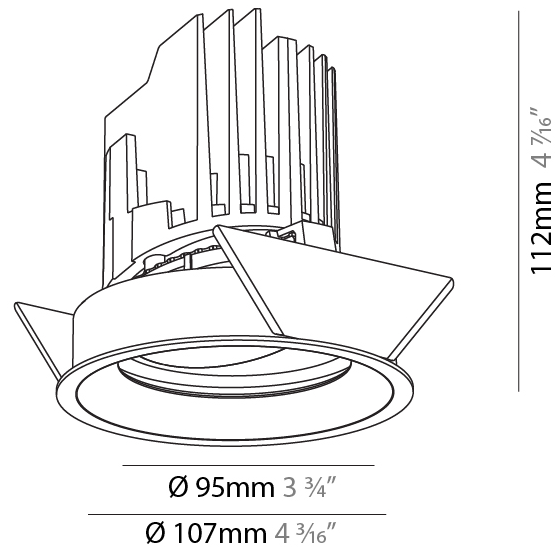

PHYSICAL

Shape: Round
Diameter (mm): 107
Diameter (in): 4 3/16
Height (mm): 112
Height (in): 4 7/16
Ceiling Thickness (mm): 10 / 12.5 / 15
Ceiling Thickness (in): 3/8 or 1/2 or 9/16
Min. Recessing Depth (mm): 130
Min. Recessing Depth (in): 5 1/8
Light Distribution: Adjustable / Downlight
Weight (kg): 0.47
Weight (lbs): 1.04
Fixture Finish: SSR / BKV / CWI / CRY / HAB / LAG / UFT / ITA / RUA / RUR / MIC / FTG / MYG / TWT / LOD / PUS / FRO / FUP / KIA / POP / BLS / SPG / MEY / GOH / GUM / CHC / COM / ABZ / JAG / OBR / MOS / ROR
Fixture Material: Aluminum Die Cast
Cut-out Measurements: 98mm / 3 7/8"

ELECTRICAL

Lamp Type: LED (Zhaga Standard)
Input Wattage (W): 13.2 / 16.5
Total Output Wattage (W): 12 / 15
Dimming: Tri-Mode (Non-Dimming and Phase Dimming (120Vac only) and 0-10V Dimming)
Driver Included: No
Driver Location: Recessed Housing
Driver Type: Constant Current - Universal
Driver Class: Class 2
Housing: See components
Input Voltage (V): 120 - 277
Constant Current (MA): 350

LED

Number of LEDs: 1
Color Temperature (°K): 2700 / 3000 / 3500 / 4000
Max. Delivered Lumen (lm): 790 / 880 / 951 / 970
Nominal Lumen (lm): 960 / 1070 / 1156 / 1180
CRI: >90 CRI
Efficiency (%): 0.885
Lamp Life (hrs): 50000

OPTICAL

Reflector°: 10
Optic°: Lens Pack - No Lens
Adjustability: Rotational 355°; Tilt 30°

RATINGS AND CERTIFICATIONS

Certified By: Certified for North American Standards
IP rating: IP20

98mm 3 7/8"	130mm 5 1/8"	10 | 15mm 3/8" | 9/16"	30°	355°	

A