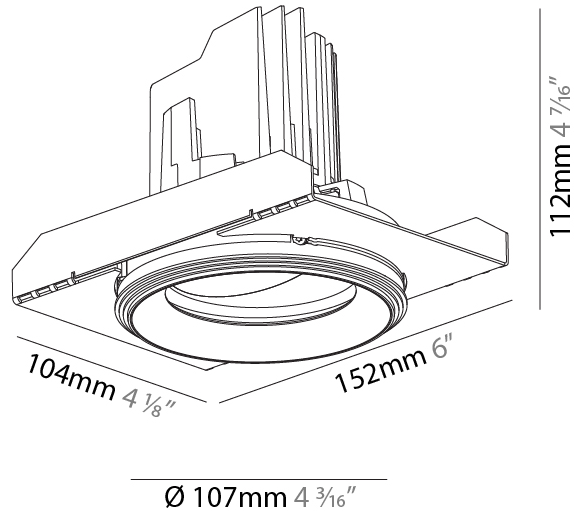

PHYSICAL

Shape: Round
Diameter (mm): 107
Diameter (in): 4 3/16
Height (mm): 112
Height (in): 4 7/16
Ceiling Thickness (mm): 10 / 12.5 / 15 / 25
Ceiling Thickness (in): 3/8 or 1/2 or 9/16 or 1
Min. Recessing Depth (mm): 130
Min. Recessing Depth (in): 5 1/8
Light Distribution: Adjustable / Downlight
Weight (kg): 0.583
Weight (lbs): 1.28
Fixture Finish: SSR / BKV / CWI / CRY / HAB / LAG / UFT / ITA / RUA / RUR / MIC / FTG / MYG / TWT / LOD / PUS / FRO / FUP / KIA / POP / BLS / SPG / MEY / GOH / GUM / CHC / COM / ABZ / JAG / OBR / MOS / ROR
Fixture Material: Aluminum Die Cast
Cut-out Measurements: Ø111mm/4 3/8"
Upon Request: Unique Ceiling Thickness

ELECTRICAL

Lamp Type: LED (Zhaga Standard)
Input Wattage (W): 16.5
Total Output Wattage (W): 14.7
Dimming: Dali Dimming
Driver Location: Recessed Housing
Driver Type: Constant Current - 120Vac
Driver Class: Class 2
Housing: See Components
Input Voltage (V): 120
Constant Current (MA): 350

LED

Number of LEDs: 1
Max. Delivered Lumen (lm): 770
Nominal Lumen (lm): 1140
CRI: >90 CRI
Lamp Life (hrs): 50000
Upon Request: RGB-W Tunable White Special Color Temperature Special LED

OPTICAL

Reflector: 20 / 40 / 60
Adjustability: Rotational 355°; Tilt 30°
Upon Request: Special Beam Angles

RATINGS AND CERTIFICATIONS

Certified By: Certified for North American Standards
IP rating: IP20

111mm 4 3/8"	130mm 5 1/8"	10 | 12 1/2 | 15 | 25mm 3/8" | 1/2" | 9/16" | 1"	± 30°	355°		
A